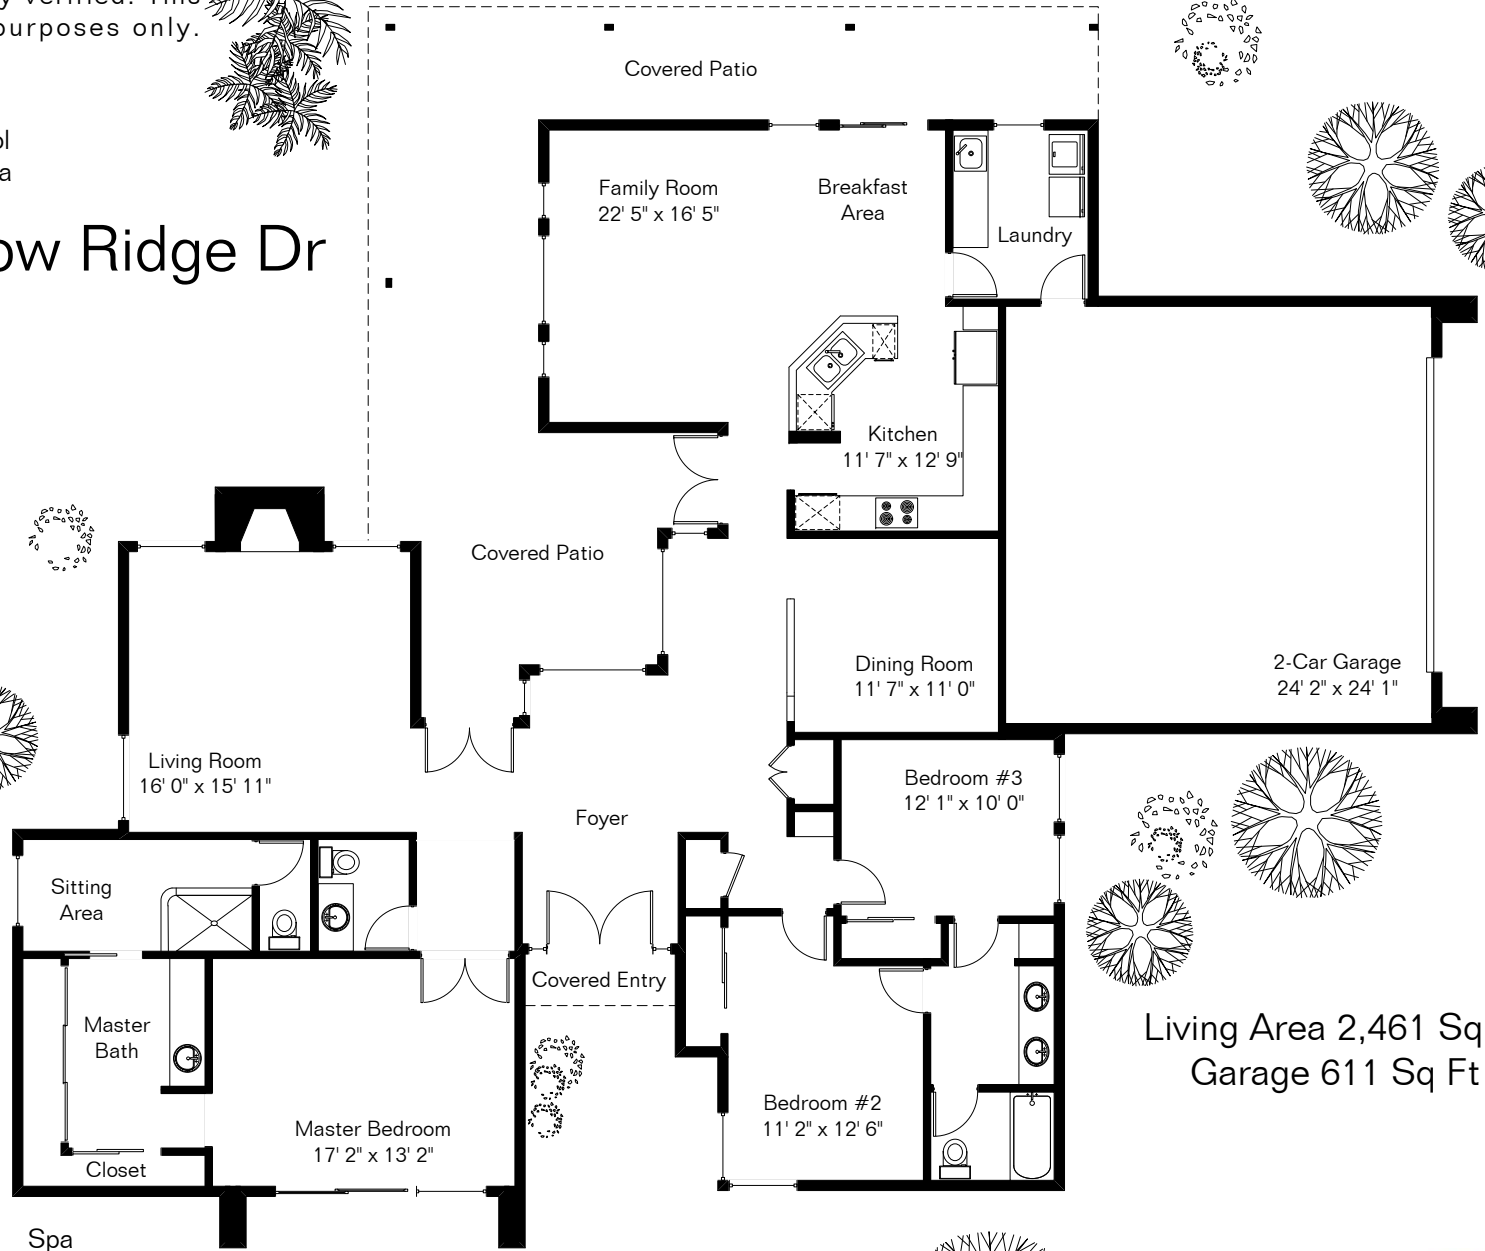

The square footages and room size information are deemed to be reliable but are not guaranteed and should be independently verified. This drawing is for marketing purposes only.

# 5551 E Shadow Ridge Dr

Pool Area

Living Area 2,461 Sq Ft  
Garage 611 Sq Ft

Site Visit December 2020

Copyright 2020 Floor Plans First! LLC  
All Rights Reserved.

Floor Plans First!  
See the Floor Plan First!  
FloorPlansFirst.com  
(520) 881-1500